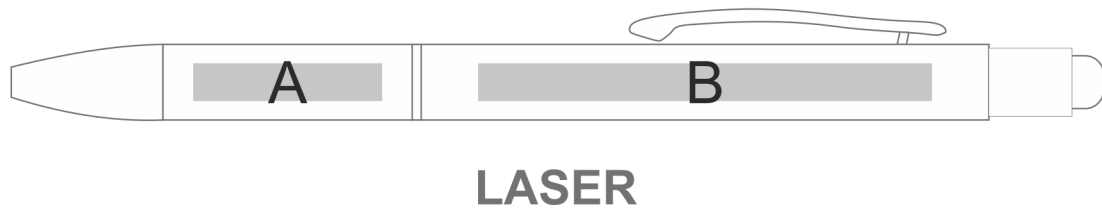

WI-OK-274-B

Okiyo Yashi Stylus Ball Pen

Also available in
**LOGO
24**
Check Logo24
guide and t's & c's

Need to know:

- Includes 1-Position Laser Engraving (setup fees apply)
- Laser Colour: Pos A - Tonal | Pos B - White
- POS A: Due to tonal variations in the wood the laser engraving will vary from one item to the next and will likely vary in the same item.

Branding Options:

Position A

1. Laser Engraving (LC)
N/A
Size: 30mm wide x 5mm high

Position B

1. Laser Engraving (LB)
N/A
Size: 60mm wide x 5mm high